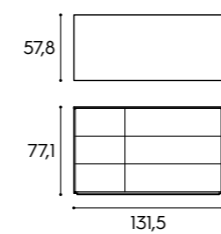

Comò
Chest of drawers