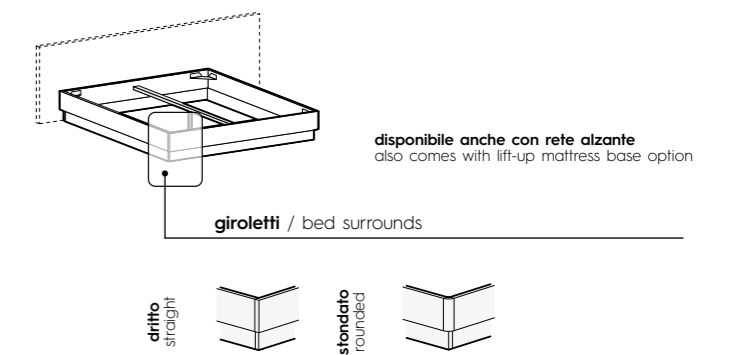

Letti imbottiti

Padded beds

Letti imbottiti
Padded beds

Turche

Platform beds

Turca R18Z