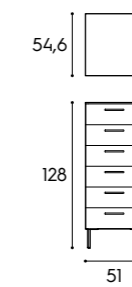

Finiture / Finishes

Finiture basic e smart (escluso finiture materiche ed ecolegno su gambe)
basic and smart finishes (except textured and eco-wood finishes on legs)

Tutte le maniglie (escluso push-pull)

Any handle options (except push-to-open system)

Finiture immagine / Finishes pictured

intonaco, cemento / intonaco, cemento

Presente a pag. / Featured on page

183