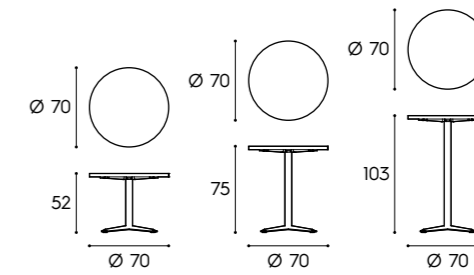

Anversa

Piano sp. 1,8 cm / 1,8 cm-thick top
finiture basic e smart / basic and smart finishes

Gambe in metallo / Metal legs
bianco, nero / bianco, nero

Finiture immagine / Finishes pictured
bianco / bianco