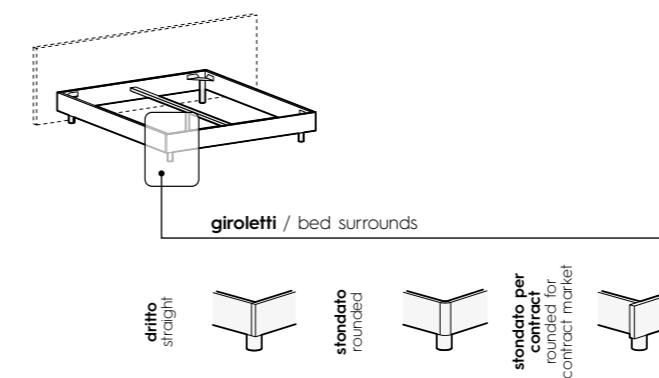

Letti imbottiti

Padded beds

Letti imbottiti
Padded beds

Turche

Platform beds

Turca R180