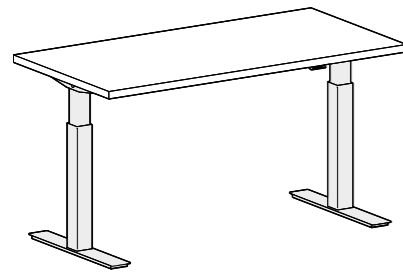

Scrivanie dinamiche

Sit-stand desks

Scrivanie dinamiche

Sit-stand desks