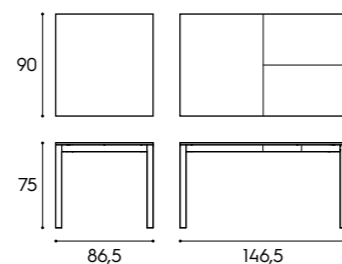

Tavoli

Tables

Nizza Small

Piano sp. 1,8 cm / 1,8 cm-thick top
finiture basic e smart / basic and smart finishes

Gambe in metallo / Metal legs
bianco, lavagna / bianco, lavagna

Finiture immagine / Finishes pictured
bianco / bianco