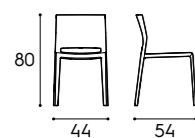

Sedie Chairs

Sedia in tecnopolimero
Technopolymer chair
J00, J21, J54 / J00, J21, J54

Finiture immagine / Finishes pictured
J54 / J54

Presente a pag. / Featured on page
65, 127

Sedia in tecnopolimero
Technopolymer chair
J00 / J00

Finiture immagine / Finishes pictured
J00 / J00

Presente a pag. / Featured on page
73

Sedie imbottite Upholstered chairs

Seduta imbottita / Upholstered chair
tutti i tessuti e feltro
all fabrics and felt

Basamento R1 in metallo
Metal R1 base
bianco / white

Finiture immagine / Finishes pictured
smooth T175, bianco / smooth T175, white

Presente a pag. / Featured on page
49, 77, 101, 175

Seduta imbottita / Upholstered chair
tutti i tessuti e feltro
all fabrics and felt

Basamento R2 in metallo
Metal R2 base
bianco, nero / white, black

Finiture immagine / Finishes pictured
feltro TF23, bianco / felt TF23, white

Presente a pag. / Featured on page
87, 145, 185

Seduta in tecnopolimero
Technopolymer seat
J00, J10, J23, J36 / J00, J10, J23, J36

Basamento R1 in metallo
Metal R1 base
bianco / white

Finiture immagine / Finishes pictured
J00 / J00

Seduta in tecnopolimero
Technopolymer seat
J00, J10, J23, J36 / J00, J10, J23, J36

Basamento R2 in metallo
Metal R2 base
bianco, nero / white, black

Finiture immagine / Finishes pictured
J10, nero / J10, black

Presente a pag. / Featured on page
21, 56, 110, 122

Seduta in ecopelle e gambe in metallo
Imitation leather seat and metal legs
bianco, testa di moro / white, dark brown

Finiture immagine / Finishes pictured
testa di moro / dark brown

Presente a pag. / Featured on page
63, 90, 104, 116