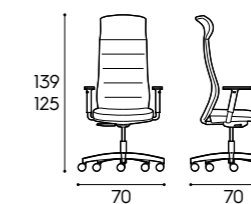

Struttura / Frame
in polipropilene / in polypropylene
nero / black

Sedia imbottita / Padded chair
tessuti per sedie su ruote
swivel chair fabrics

Basamento a 5 razze girevole
5-star swivel base
nero, cromato / black, chrome

Finiture immagine / Finishes pictured
TL32, nero / TL32, black