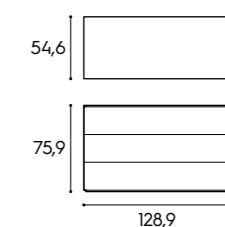

Comò
Chest of drawers