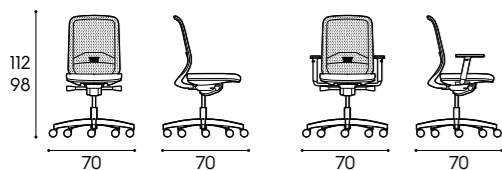

Struttura / Frame
in nylon e rete / in nylon and mesh
nero / black

Seduta imbottita / Padded seat
tessuti per sedie su ruote
swivel chair fabrics

Basamento a 5 razze girevole
5-star swivel base
nero, cromato / black, chrome

Finiture immagine / Finishes pictured
TL32, nero / TL32, black