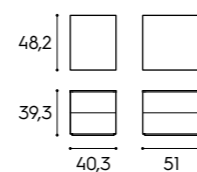

Finiture / Finishes
finiture basic e smart / basic and smart finishes

Finiture immagine / Finishes pictured
olmo shade / olmo shade

Presente a pag. / Featured on page
147

Comodino
Bedside table