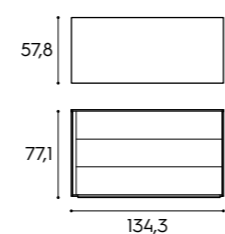

Comò
Chest of drawers