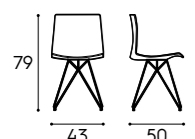

Seduta in tecnopolimero
Technopolymer seat
J00, J10, J23, J36 / J00, J10, J23, J36

Basamento R1 in metallo
Metal R1 base
bianco / white

Finiture immagine / Finishes pictured
J00 / J00