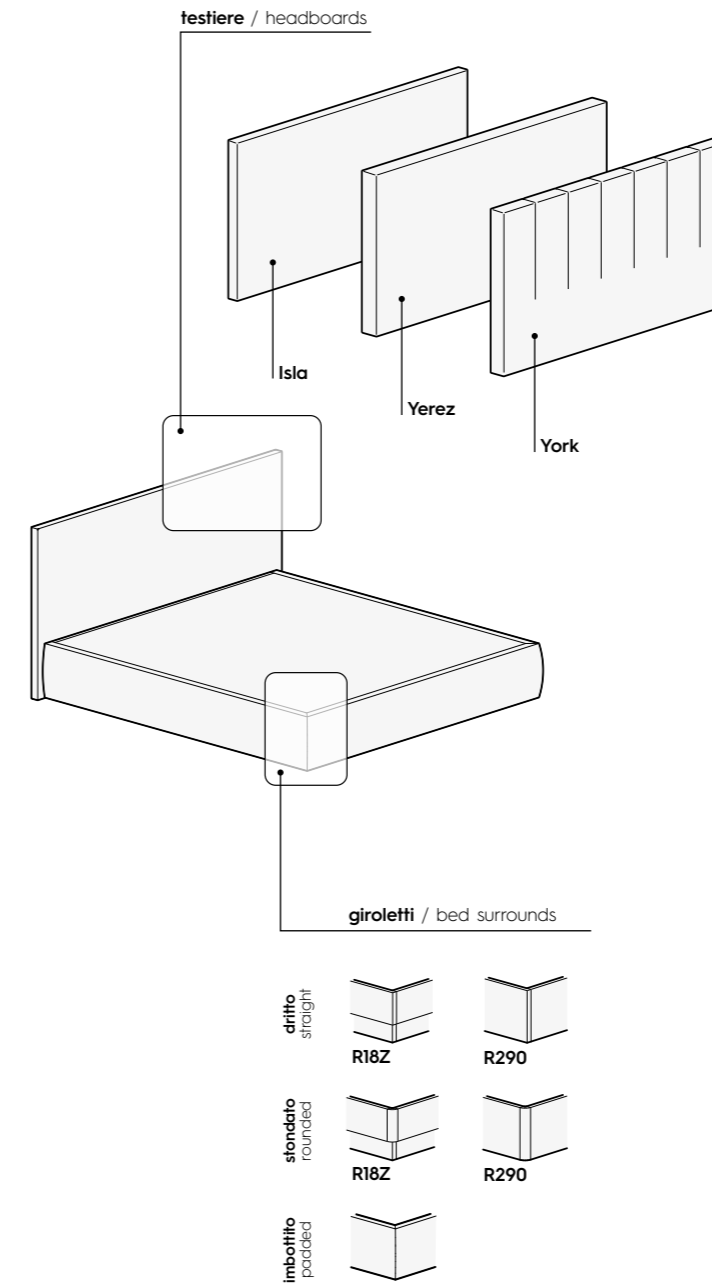

Letti imbottiti
Padded beds