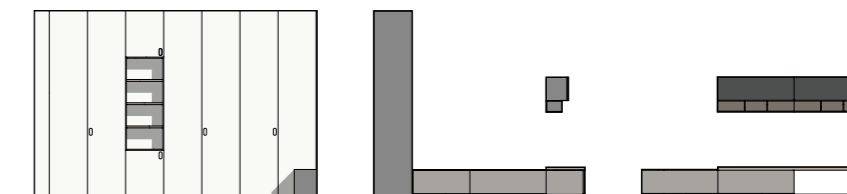

parete attrezzata
wall system

L / W 445 cm
H / H 294,5 cm
P / D 60,6 cm

L / W 332 cm
H / H 294,5 cm
P / D 35,8 cm

L / W 360 cm
H / H 190 cm
P / D 61 cm

elementi / elements

armadio battente / hinged door wardrobe
basi in appoggio / sit-on-top base units
pedana h 5,7 cm / plinth H 5,7 cm
piano in appoggio / sit-on-top top
pensili / wall units
casellari Zip12 / Zip12 shelving units

finiture / finishes

bianco / bianco
intonaco / intonaco
noce naturale / noce naturale
lavagna / lavagna