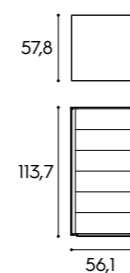

Settimino
Tallboy