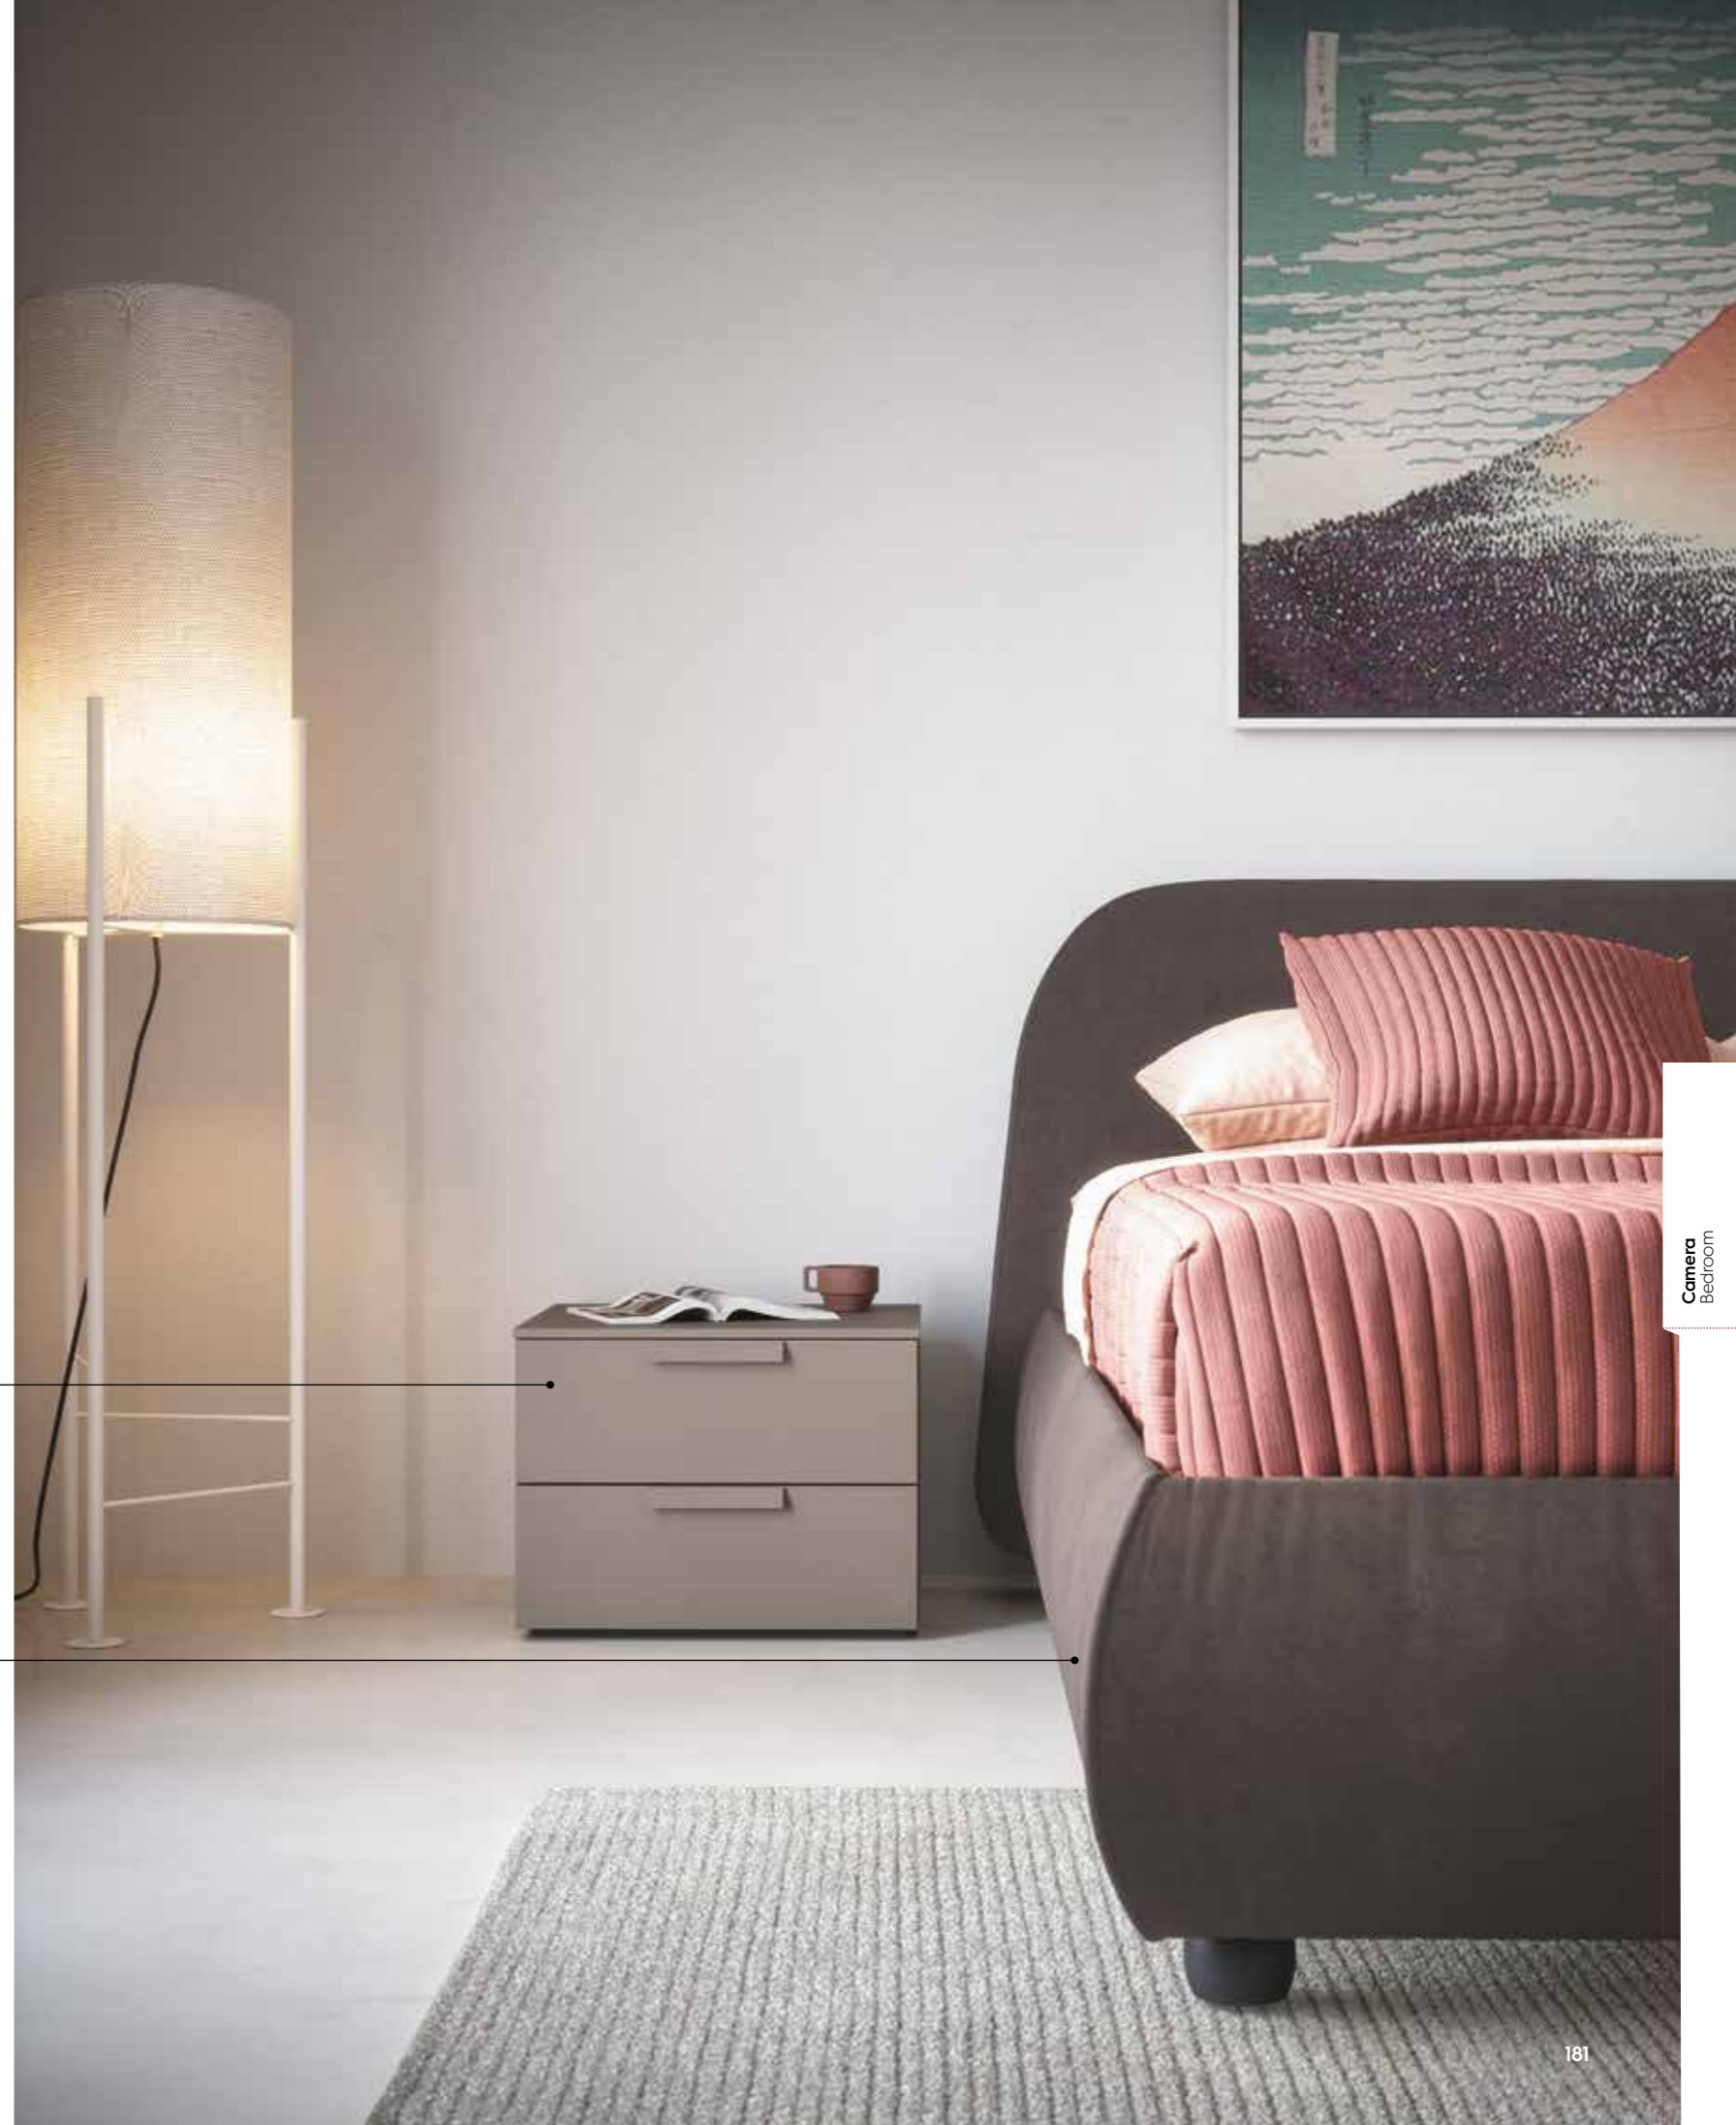

finiture / finishes

basalto / basalto
olmo shade / olmo shade

comodino Oslo / Oslo bedside table
basalto - pag. 326 / basalto - page 326

letto Kora / Kora bed
spot T549 - pag. 315 / spot T549 - page 315