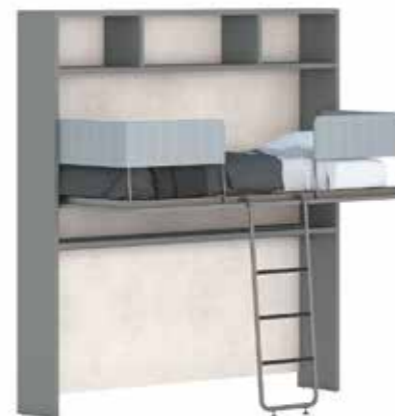

P / D
110/120 cm

Libreria / Bookcase

L x P x H / W x D x H
210 x 33/43 x 221,3/239,6/257,9/294,5 cm

Rete / Mattress base

L x P / W x D
80 x 190 cm

Finiture / Finishes

finiture basic e smart
basic and smart finishes

Finiture immagine / Finishes pictured

cemento, calce / cemento, calce