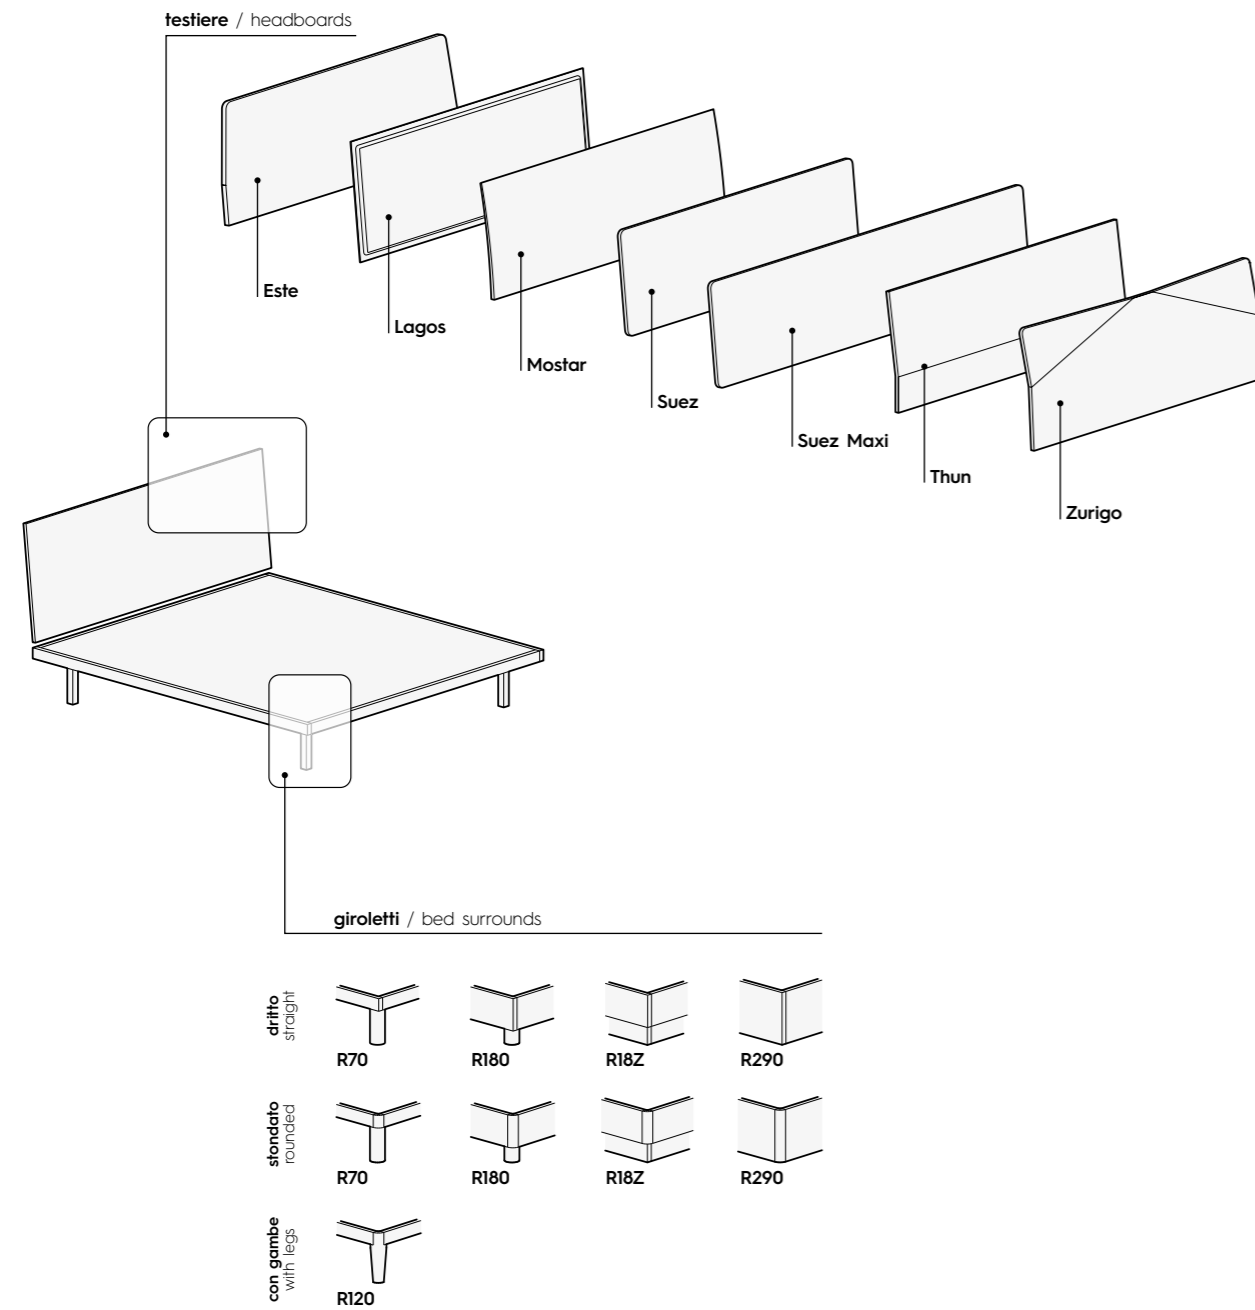

Letti componibili

Modular beds

Letti in nobilitato
Beds in foil-wrapped finish