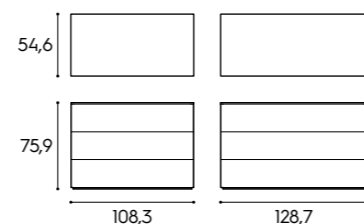

Comò
Chest of drawers