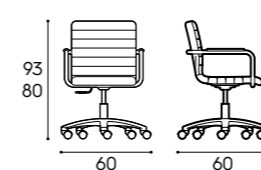

Sedie su ruote

Swivel chairs

Assen

Struttura / Frame
in nylon e rete / in nylon and mesh
nero / black

Seduta imbottita / Padded seat
tessuti per sedie su ruote
swivel chair fabrics

Basamento a 5 razze girevole
5-star swivel base
nero, cromato / black, chrome

Finiture immagine / Finishes pictured
TL32, nero / TL32, black

York

Struttura / Frame
in polipropilene e rete o polipropilene
in polypropylene and mesh
or polypropylene
nero / black

Seduta imbottita / Padded seat
tessuti per sedie su ruote
swivel chair fabrics

Basamento a 5 razze girevole
5-star swivel base
nero, cromato / black, chrome

Finiture immagine / Finishes pictured
TL32, nero / TL32, black

Basilea

Struttura / Frame
in tecnopolimero / in technopolymer
nero / black

Sedia imbottita / Padded chair
tessuti per sedie su ruote
swivel chair fabrics

Basamento a 5 razze girevole
5-star swivel base
nero, cromato / black, chrome

Finiture immagine / Finishes pictured
TL32, nero / TL32, black

Montreal

Struttura / Frame
in polipropilene / in polypropylene
nero / black

Sedia imbottita / Padded chair
tessuti per sedie su ruote
swivel chair fabrics

Basamento a 5 razze girevole
5-star swivel base
nero, cromato / black, chrome

Finiture immagine / Finishes pictured
TL32, nero / TL32, black

Sofia

Struttura / Frame
in tecnopolimero e rete
in technopolymer and mesh
nero / black

Seduta imbottita / Padded seat
tessuti per sedie su ruote
swivel chair fabrics

Basamento a 5 razze girevole
5-star swivel base
nero, cromato / black, chrome

Finiture immagine / Finishes pictured
TL32, nero / TL32, black

Laki

Struttura / Frame
in tecnopolimero / in technopolymer
nero / black

Sedia imbottita / Padded chair
TL30 e TL32 / TL30 and TL32

Basamento a 5 razze girevole
5-star swivel base
nero / black