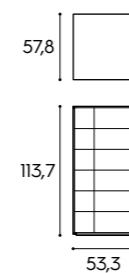

Finiture / Finishes

finiture basic e smart / basic and smart finishes

Finiture immagine / Finishes pictured

noce naturale, lavagna / noce naturale, lavagna

Presente a pag. / Featured on page

137