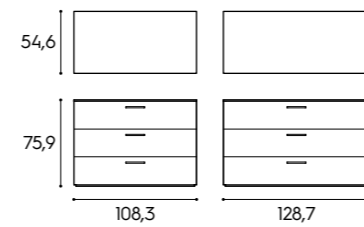

Comò
Chest of drawers