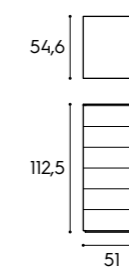

Settimino
Tallboy