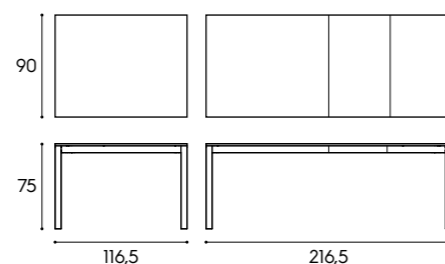

Nizza Large

Presente a pag. / Featured on page
90, 101

Piano sp. 1,8 cm / 1,8 cm-thick top
finiture basic e smart / basic and smart finishes

Gambe in metallo / Metal legs
bianco, lavagna / bianco, lavagna

Finiture immagine / Finishes pictured
bianco / bianco