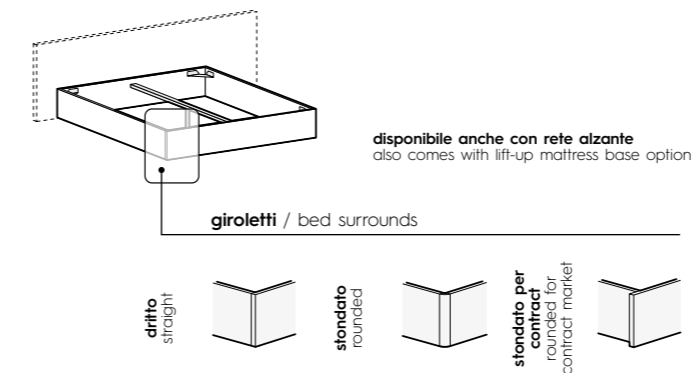

Letti imbottiti

Padded beds

Letti imbottiti
Padded beds

Turche

Platform beds

Turca R290