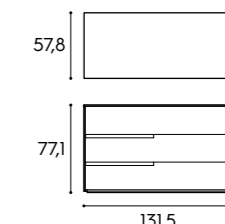

Comò
Chest of drawers