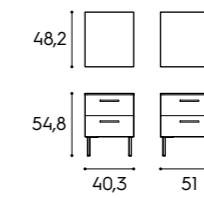

Comodino
Bedside table

Settimino
Tallboy