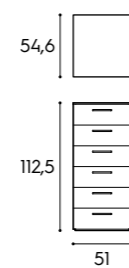

Finiture / Finishes

finiture basic e smart / basic and smart finishes

Tutte le maniglie (escluso push-pull)

Any handle options (except push-to-open system)

Finiture immagine / Finishes pictured

rovere cotto, cemento / rovere cotto, cemento

Presente a pag. / Featured on page

180