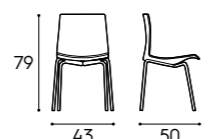

Sedie Chairs

Sedia in tecnopolimero
Technopolymer chair
J00, J21, J54 / J00, J21, J54

Finiture immagine / Finishes pictured
J54 / J54

Presente a pag. / Featured on page
65, 127

Sedia in tecnopolimero
Technopolymer chair
J00 / J00

Finiture immagine / Finishes pictured
J00 / J00

Presente a pag. / Featured on page
73

Sedie imbottite Upholstered chairs

Seduta imbottita / Upholstered chair
tutti i tessuti e feltro
all fabrics and felt

Basamento R1 in metallo
Metal R1 base
bianco / white

Finiture immagine / Finishes pictured
smooth T175, bianco / smooth T175, white

Presente a pag. / Featured on page
49, 77, 101, 175

Seduta imbottita / Upholstered chair
tutti i tessuti e feltro
all fabrics and felt

Basamento R2 in metallo
Metal R2 base
bianco, nero / white, black

Finiture immagine / Finishes pictured
feltro TF23, bianco / felt TF23, white

Presente a pag. / Featured on page
87, 145, 185

Seduta in tecnopolimero
Technopolymer seat
J00, J10, J23, J36 / J00, J10, J23, J36

Basamento R1 in metallo
Metal R1 base
bianco / white

Finiture immagine / Finishes pictured
J00 / J00

Seduta in tecnopolimero
Technopolymer seat
J00, J10, J23, J36 / J00, J10, J23, J36

Basamento R2 in metallo
Metal R2 base
bianco, nero / white, black

Finiture immagine / Finishes pictured
J10, nero / J10, black

Presente a pag. / Featured on page
21, 56, 110, 122

Seduta in ecopelle e gambe in metallo
Imitation leather seat and metal legs
bianco, testa di moro / white, dark brown

Finiture immagine / Finishes pictured
testa di moro / dark brown

Presente a pag. / Featured on page
63, 90, 104, 116