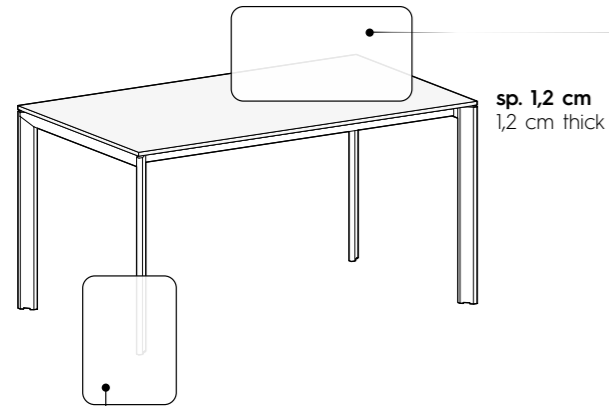

Scrivanie spessore 1,2 cm

1,2 cm-thick desks

sp. 1,2 cm
1,2 cm thick

piano / top

Piano nobilitato sp. 1,2 cm / 1,2 cm-thick foil-wrapped top
finiture basic e smart / basic and smart finishes

L x P / W x D
120/140/160/180/200/250 x
60/80/100/120 cm

Doppio / Double

L x P / W x D
120/140/160/180/200/250 x 165 cm

Circolare / Circular

Ø
125/145 cm

Sagomato / Shaped

L x P / W x D
160/180 x 80/100 - 80/120 cm

Presente a pag. / Featured on page
73, 116

Piano in vetro sp. 1,2 cm / 1,2 cm-thick glass top

bianco / bianco

L x P / W x D
120/140/160/180 x 60 cm
120/140/160/180/200 x 80 cm
120/180/200 x 100/120 cm

Doppio / Double

L x P / W x D
120/140/160/180/200 x 165 cm

gambe / legs

H / H
73,8 cm

H / H
73,8 cm

H / H
73,8 cm

H / H
13,3/15,1 cm

H / H
73,8 cm

Esempi di composizione / Examples of configuration