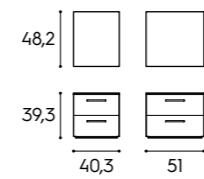

Comodino
Bedside table

Settimino
Tallboy