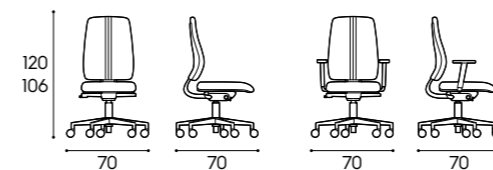

Struttura / Frame
in tecnopolimero / in technopolymer
nero / black

Sedia imbottita / Padded chair
tessuti per sedie su ruote
swivel chair fabrics

Basamento a 5 razze girevole
5-star swivel base
nero, cromato / black, chrome

Finiture immagine / Finishes pictured
TL32, nero / TL32, black