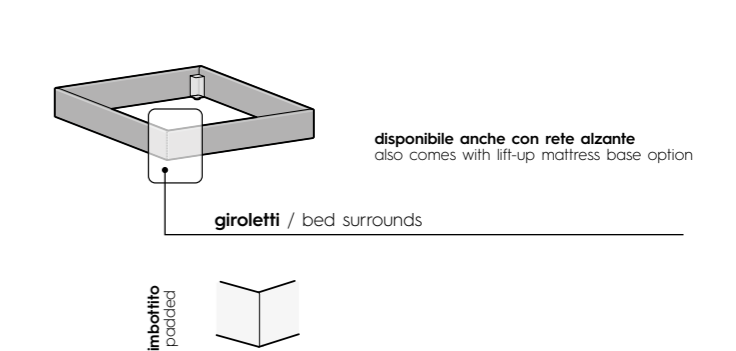

Turca imbottita