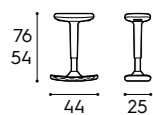

Struttura / Frame
in tecnopolimero / in technopolymer
nero / black

Seduta imbottita / Padded seat
tessuti per sedie su ruote
swivel chair fabrics

Finiture immagine / Finishes pictured
TL30 / TL30

Presente a pag. / Featured on page
113