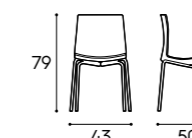

Sedie Chairs

Sedia in tecnopolimero
Technopolymer chair
J00, J21, J54 / J00, J21, J54

Finiture immagine / Finishes pictured
J54 / J54

Presente a pag. / Featured on page
65, 127

Sedia in tecnopolimero
Technopolymer chair
J00 / J00

Finiture immagine / Finishes pictured
J00 / J00

Presente a pag. / Featured on page
73

Sedie imbottite Upholstered chairs

Seduta imbottita / Upholstered chair
tutti i tessuti e feltro
all fabrics and felt

Basamento R1 in metallo
Metal R1 base
bianco / white

Finiture immagine / Finishes pictured
smooth T175, bianco / smooth T175, white

Presente a pag. / Featured on page
49, 77, 101, 175

Seduta imbottita / Upholstered chair
tutti i tessuti e feltro
all fabrics and felt

Basamento R2 in metallo
Metal R2 base
bianco, nero / white, black

Finiture immagine / Finishes pictured
feltro TF23, bianco / felt TF23, white

Presente a pag. / Featured on page
87, 145, 185

Seduta in tecnopolimero
Technopolymer seat
J00, J10, J23, J36 / J00, J10, J23, J36

Basamento R1 in metallo
Metal R1 base
bianco / white

Finiture immagine / Finishes pictured
J00 / J00

Seduta in tecnopolimero
Technopolymer seat
J00, J10, J23, J36 / J00, J10, J23, J36

Basamento R2 in metallo
Metal R2 base
bianco, nero / white, black

Finiture immagine / Finishes pictured
J10, nero / J10, black

Presente a pag. / Featured on page
21, 56, 110, 122

Seduta in ecopelle e gambe in metallo
Imitation leather seat and metal legs
bianco, testa di moro / white, dark brown

Finiture immagine / Finishes pictured
testa di moro / dark brown

Presente a pag. / Featured on page
63, 90, 104, 116